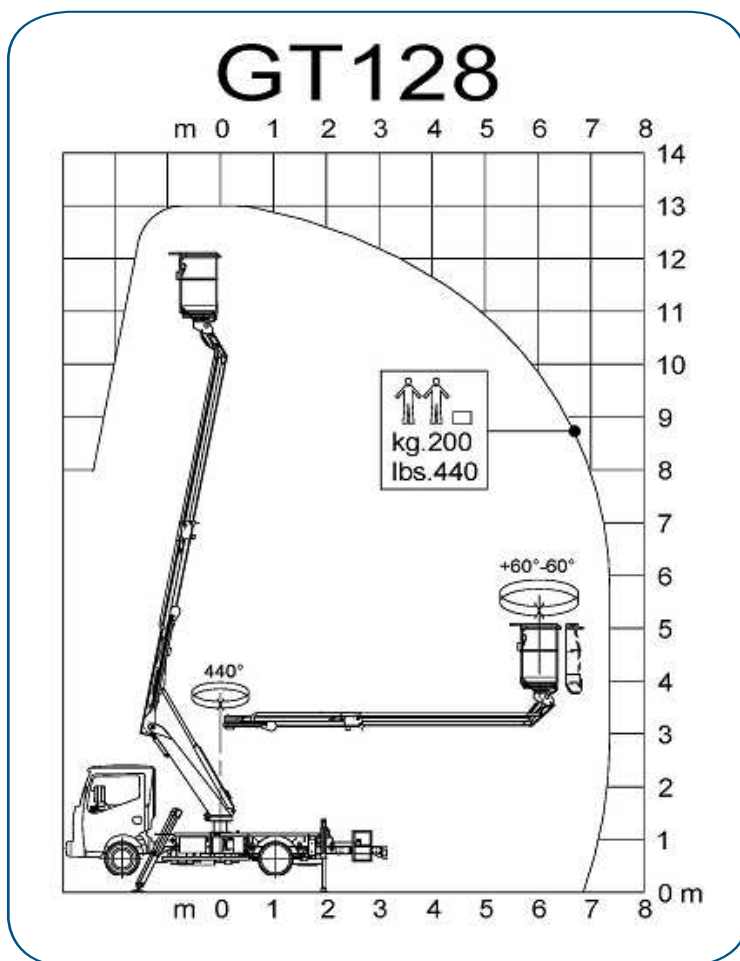

**GT 128**  
**AERIAL PLATFORM**

**3.5 t**  
7716 lbs

**MAX. = 12,80 m**  
42 ft

**MAX. = 07,40 m 200 kg**  
24,27 ft 440 lbs

**A = 1.1 m** 43.3 inch  
**B = 0.7 m** 27.6 inch  
**C = 1.4 m** 55.2 inch

**± 60°**

**MAX. = 200 kg**  
440 lbs

**440°**

**MAX. = 12.5 m/s**  
27.9 mph

**HYDRAULIC PROPORTIONAL**

**Manotti S.r.l.**  
Via D. Marchesi, 2/b — 42022 Boretto (RE) Italy  
Tel. +39 0522 965590 – Fax +39 0522 015169  
info@manotti.eu — sales@manotti.eu  
www.manotti.eu