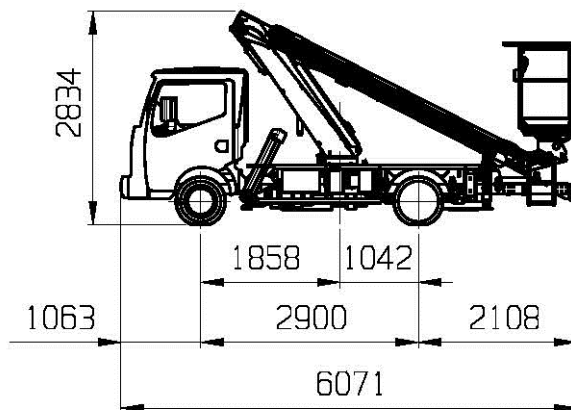

**GT 128**  
**AERIAL PLATFORM**

**3.5 t**  
7716 lbs

**MAX. = 12,80 m**  
42 ft

**MAX. = 07,40 m 200 kg**  
24,27 ft 440 lbs

**A = 1.1 m** 43.3 inch  
**B = 0.7 m** 27.6 inch  
**C = 1.4 m** 55.2 inch

**± 60°**

**MAX. = 200 kg**  
440 lbs

**440°**

**MAX. = 12.5 m/s**  
27.9 mph

**HYDRAULIC PROPORTIONAL**

**Manotti S.r.l.**  
Via D. Marchesi, 2/b — 42022 Boretto (RE) Italy  
Tel. +39 0522 965590 – Fax +39 0522 015169  
info@manotti.eu — sales@manotti.eu  
www.manotti.eu