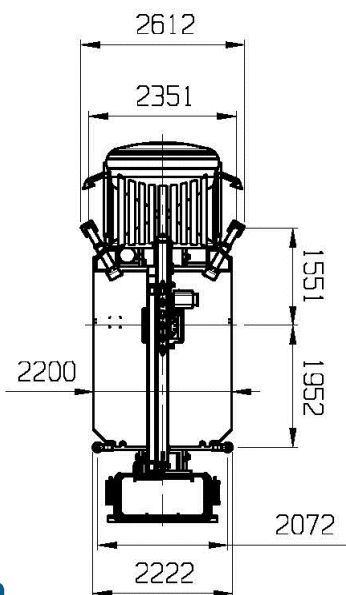

**GT 128**  
**AERIAL PLATFORM**

**3.5 t**  
7716 lbs

**MAX. = 12,80 m**  
42 ft

**MAX. = 07,40 m 200 kg**  
24,27 ft 440 lbs

**A = 1.1 m** 43.3 inch  
**B = 0.7 m** 27.6 inch  
**C = 1.4 m** 55.2 inch

**± 60°**

**MAX. = 200 kg**  
440 lbs

**440°**

**MAX. = 12.5 m/s**  
27.9 mph

**HYDRAULIC PROPORTIONAL**

**Manotti S.r.l.**  
Via D. Marchesi, 2/b — 42022 Boretto (RE) Italy  
Tel. +39 0522 965590 – Fax +39 0522 015169  
info@manotti.eu — sales@manotti.eu  
www.manotti.eu