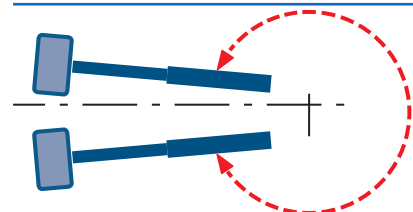

**GT 128**  
**AERIAL PLATFORM**

**3.5 t**  
7716 lbs

**MAX. = 12,80 m**  
42 ft

**MAX. = 07,40 m 200 kg**  
24,27 ft 440 lbs

**A = 1.1 m** 43.3 inch  
**B = 0.7 m** 27.6 inch  
**C = 1.4 m** 55.2 inch

**± 60°**

**MAX. = 200 kg**  
440 lbs

**440°**

**MAX. = 12.5 m/s**  
27.9 mph

**HYDRAULIC PROPORTIONAL**

**Manotti S.r.l.**  
Via D. Marchesi, 2/b — 42022 Boretto (RE) Italy  
Tel. +39 0522 965590 – Fax +39 0522 015169  
info@manotti.eu — sales@manotti.eu  
www.manotti.eu