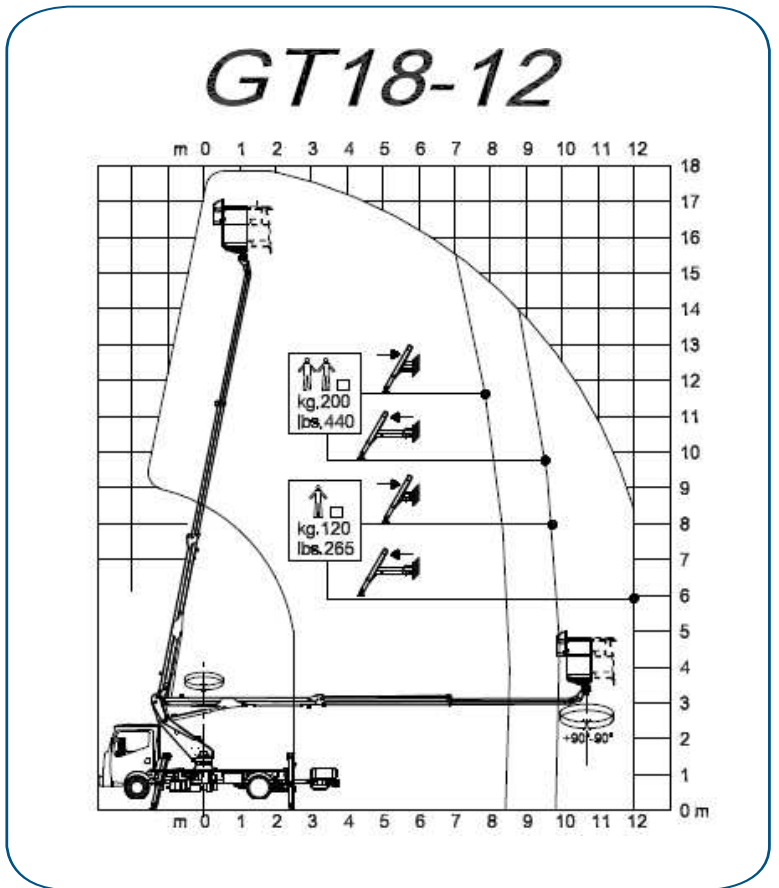

# Telescopic Range GT 18.12

dzwigi24.pl

REV. 03/2016

**3.5 t**

7716 lbs

**MAX. = 17,50m**

57,4 ft

**MAX. = 12 m 120 kg**

39.37 ft 264 lbs

**MAX. = 9.50m 200kg**

31.16 ft 440 lbs

**A = 1.1 m** 43.3 inch  
**B = 0.7 m** 27.6 inch  
**C = 1.4 m** 55.2 inch

**± 90°**

**MAX. = 200 kg**

440 lbs

**360°**

**MAX. = 12.5 m/s**

27.9 mph

**HYDRAULIC PROPORTIONAL**

**GT 18.12**

**AERIAL PLATFORM**

**Manotti S.r.l.**

Via D. Marchesi, 2/b — 42022 Boretto (RE) Italy  
 Tel. +39 0522 965590 – Fax +39 0522 015169  
 info@manotti.eu — sales@manotti.eu  
 www.manotti.eu