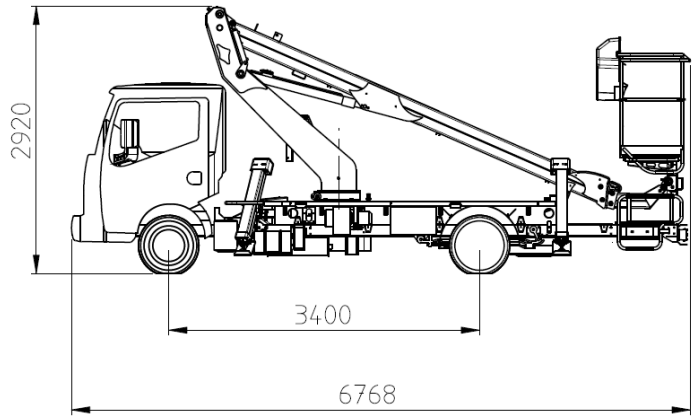

**GT 18-12**  
**AERIAL PLATFORM**

# Telescopic Range GT 18.12

dzwigi24.pl

REV. 03/2016

**3.5 t**

7716 lbs

**MAX. = 17,50m**

57,4 ft

**MAX. = 12 m 120 kg**

39.37 ft 264 lbs

**MAX. = 9.50m 200kg**

31.16 ft 440 lbs

**A = 1.1 m** 43.3 inch  
**B = 0.7 m** 27.6 inch  
**C = 1.4 m** 55.2 inch

**± 90°**

**MAX. = 200 kg**

440 lbs

**360°**

**MAX. = 12.5 m/s**

27.9 mph

**HYDRAULIC PROPORTIONAL**

**GT 18.12**

**AERIAL PLATFORM**

**Manotti S.r.l.**

Via D. Marchesi, 2/b — 42022 Boretto (RE) Italy  
 Tel. +39 0522 965590 – Fax +39 0522 015169  
 info@manotti.eu — sales@manotti.eu  
 www.manotti.eu