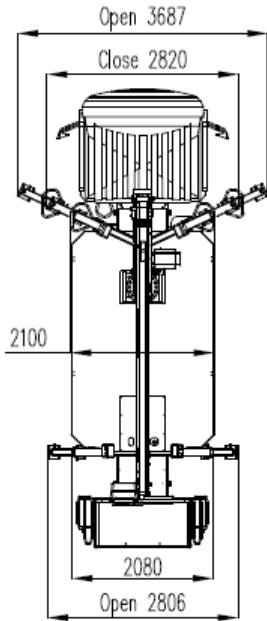

**GT 18-12**  
**AERIAL PLATFORM**

# Telescopic Range GT 18.12

dzwigi24.pl

REV. 03/2016

**3.5 t**

7716 lbs

**MAX. = 17,50m**

57,4 ft

**MAX. = 12 m 120 kg**

39.37 ft 264 lbs

**MAX. = 9.50m 200kg**

31.16 ft 440 lbs

**A = 1.1 m** 43.3 inch  
**B = 0.7 m** 27.6 inch  
**C = 1.4 m** 55.2 inch

**± 90°**

**MAX. = 200 kg**

440 lbs

**360°**

**MAX. = 12.5 m/s**

27.9 mph

**HYDRAULIC PROPORTIONAL**

**GT 18.12**

**AERIAL PLATFORM**

**Manotti S.r.l.**

Via D. Marchesi, 2/b — 42022 Boretto (RE) Italy  
 Tel. +39 0522 965590 – Fax +39 0522 015169  
 info@manotti.eu — sales@manotti.eu  
 www.manotti.eu