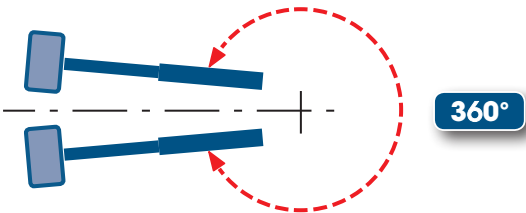

39.37 ft 264 lbs

**MAX. = 9.50m 200kg**

31.16 ft 440 lbs

**A = 1.1 m** 43.3 inch  
**B = 0.7 m** 27.6 inch  
**C = 1.4 m** 55.2 inch

**± 90°**

**MAX. = 200 kg**

440 lbs

**360°**

**MAX. = 12.5 m/s**

27.9 mph

**HYDRAULIC PROPORTIONAL**

**GT 18.12**

**AERIAL PLATFORM**

**Manotti S.r.l.**

Via D. Marchesi, 2/b — 42022 Boretto (RE) Italy  
 Tel. +39 0522 965590 – Fax +39 0522 015169  
 info@manotti.eu — sales@manotti.eu  
 www.manotti.eu